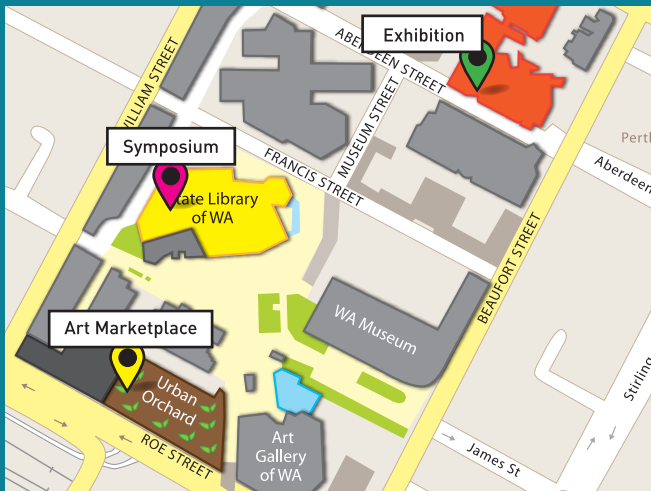

revealed

Emerging Aboriginal artists from Western Australia

Free Revealed activities for Saturday, 13 April

Urban Orchard

Marketplace and Weaving Studio: 12-4pm

Emerging talent from Abmusic: 12pm and 1.50pm

WA Museum

Tour Katta Djinoong Gallery with Brett Nannup: 9:30am

Preview of Kaarla Kaatjin by Yirra Yaakin Theatre: 2.30pm

Art Gallery of WA

Family friendly Indigenous art tours: 11am and 12pm

Highlights of the Indigenous art collection: 1pm

State Library of WA

Sharing stories with the Ara Irititja digital archive: 11am and 12pm

Launch of Walmajarra Stories: 3pm

Perth Cultural Centre LED Screen

Aboriginal film program: 12-4pm

Ochre Contemporary Dance Company film: 4pm

Department of Culture and the Arts
Department of Indigenous Affairs

Australian Government
Indigenous Visual Arts Industry Support